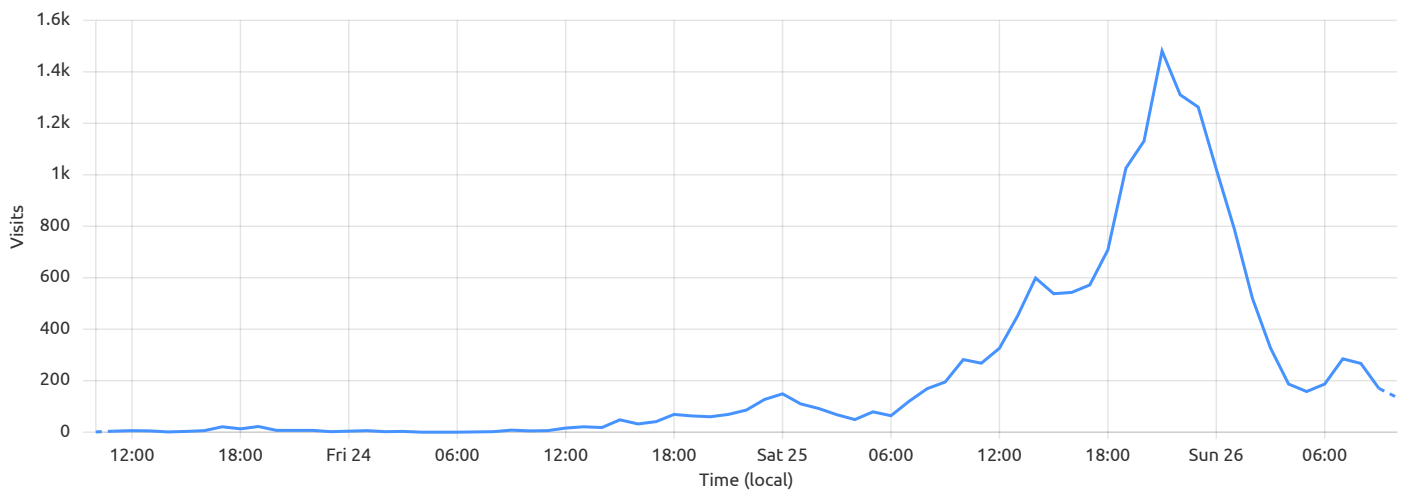

Jun 23rd 2022 10:45 (UTC +08:00) → Jun 26th 2022 10:45 (UTC +08:00)

Filters:

Host equals ms.systemphoenix.net

Visits summary

When someone navigates to your website, either directly or from an external referer. One visit can consist of multiple page views.

All [Referer](#) [Host](#) ⓘ [Country](#) [Path](#) [Browser](#) ...

Total **16.43k** ms.systemphoenix.net **16.43k**

Visits by country

Malaysia	13.39k
Singapore	2.77k
Indonesia	148
Brunei Darussalam	52
Thailand	34
Canada	12
United States	5
China	4
Unknown states, other entities or organizations	4
Australia	3

1 to 10 of 11 items

Visits by source

Referers

None (direct)	10,496
www.systemphoenix.net	4,903
lm.facebook.com	349
m.facebook.com	274
org.telegram.messenger	162

Paths

/	13,419
/202206/orang	1,422
/202206/pemenang	1,024
/202206/kelasl	323
/202206/kelas	63